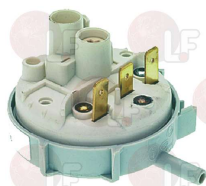

KRUPPS 103380

Pumps

3122285 **ELECTR.PUMP OPT.45 0.45HP 230V 50Hz**
 inlet external \varnothing 33 mm - outlet external \varnothing 30 mm
 additional delivery \varnothing 28 mm
 0.45HP 230V 50Hz - capacitor 8 μ F
 for Glasswasher/Cupwasher (KRUPPS) KORAL210