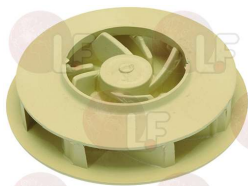

KRUPPS 6300

3122820 IMPELLER FOR PUMP $\varnothing$ 102 mm
for Dishwasher (KRUPPS) KORAL500
for Glasswasher/Cupwasher (KRUPPS) KORAL210

KRUPPS 6211

KRUPPS 6311

3786029 GASKET FOR PUMP HOUSING