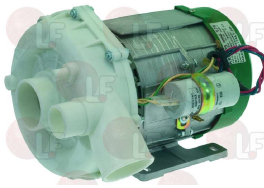

3122277 ELECTRO-PUMP OP T.75 0.75HP 230V 50Hz
 inlet external \varnothing 50 mm - outlet external \varnothing 50 mm
 closed overflow outlet \varnothing 30 mm
 0.75HP 230V 50Hz - capacitor 12.5 μ f

KRUPPS 6400