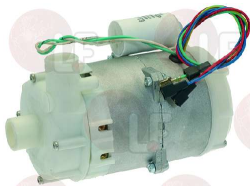

KRUPPS 6012

3122275 PUMP OP T.25 0.25HP 230V 50Hz
inlet external $\varnothing$ 28 mm - outlet external $\varnothing$ 28 mm
motor revolutions 2750
0.25HP 230V 50Hz - capacitor 6.3 μ f
for Glasswasher/Cupwasher (KRUPPS) KORAL205
KORAL207 - KORAL208