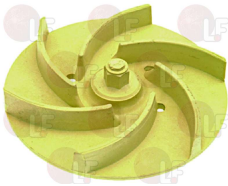

KRUPPS 6100

3122375 **IMPELLER $\varnothing$ 80 mm**
threaded connection