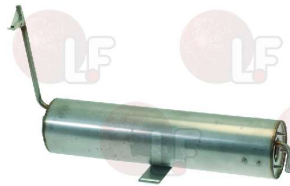

Boilers

3024073 BOILER ø 100x420 mm

for Glasswasher/Cupwasher (KRUPPS) KORAL SR400
KORAL 205 - KORAL 207 - KORAL 208 - KORAL 209