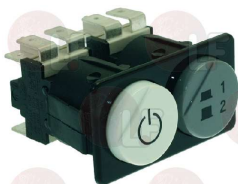

solenoid valve 180° - 220/240V 50/60Hz - max 90°C
inlet 3/4" - outlet \varnothing 10 mm

KRUPPS 103370

Springs

3250241 HANDLE LOCK

for DISHWASHER KORAL 1100/1650

KRUPPS 1203020

Switches

3319114 DOUBLE SWITCH ON/OFF BOILER