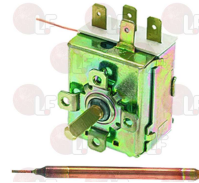

3444004 THERMOSTAT TR2 0-90°C

D-shaped pin $\varnothing$ 6x4.6 mm
capillary 1500 mm - 15A 250V
bulb $\varnothing$ 6.5x95 mm
for Dishwasher (BONNET) IN036
for Dishwasher (COMENDA) F20 - F45 - LF320
for Dishwasher (LINEA BLANCA) LC-1500 - LC-1700
LC-2000 - LC-2300 - LC-2300TR - LC-2600
LC-2800
for Dishwasher (SAMMIC)
for Dishwasher (THIRODE) VSL450
for Dishwasher conveyor type (COMENDA) - Series AC
Series ACR - Series ACS - Series S - Series SNL
for Dishwasher hood type (LINEA BLANCA) LC-3500
LC-4000
for Glasswasher/Cupwasher (COMENDA) B11T

KRUPPS 103340

Timers

3322965 PROGRAMMER P255 5 CAMS

cycle 15-120 seconds
230V 50/60Hz
for Dishwasher (KRUPPS) 1200 - 1300